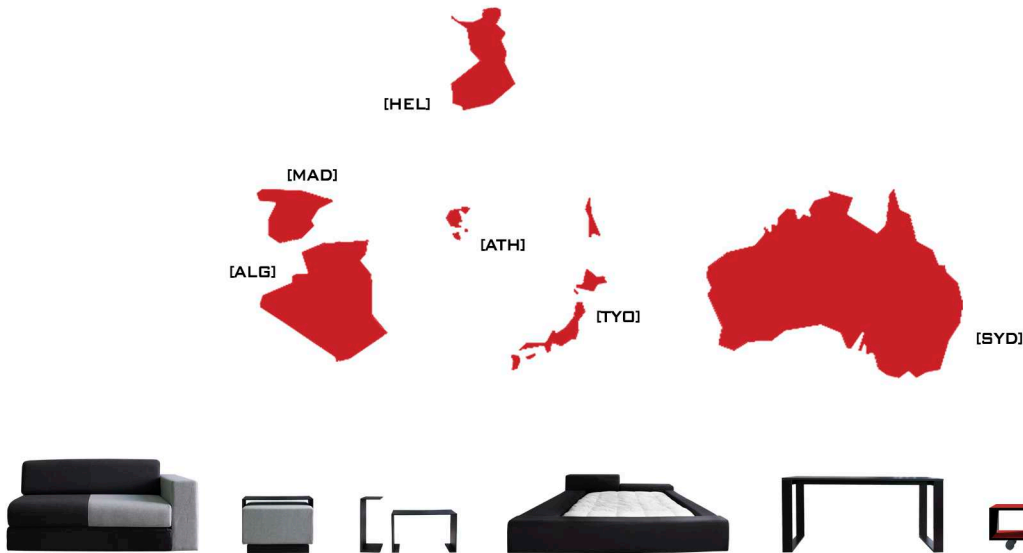

PACK 01

SOFÁ CAMA [TYO]

ISLA [SYD]

GRAPAS [HEL]

CAMA [ATH]

MESA [MAD]

MESA [ALG]

SILLA [TRZ]

4790 euros

PACK 02

SOFÁ [TYO]

ISLA [SYD]

GRAPAS [HEL]

MESA [MAD]

MESA [ALG]

SILLA [TRZ]

3390 euros

PACK 03

SOFÁ [TYO]

ISLA [SYD]

GRAPAS [HEL]

MESA [ALG]

2390 euros