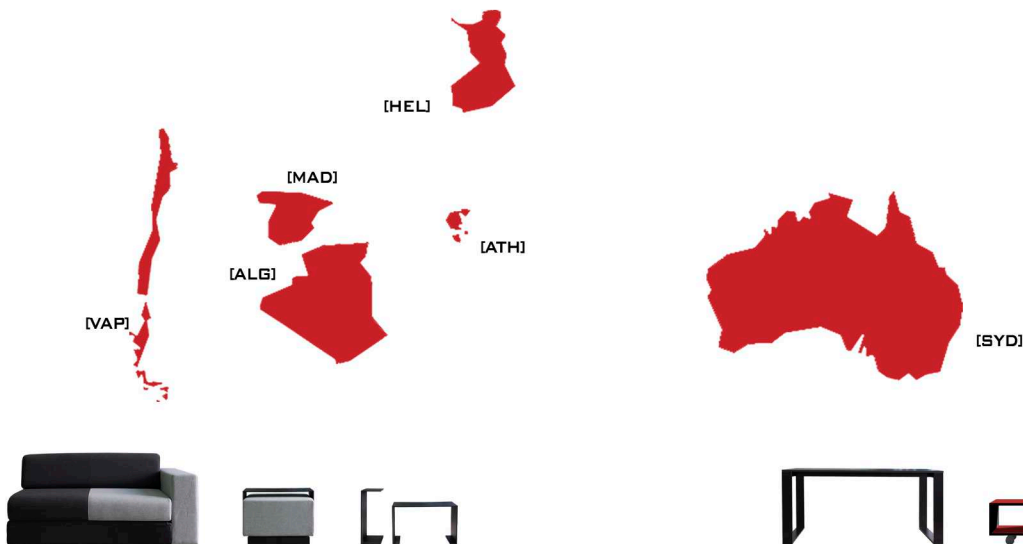

4790 euros

PACK 02

SOFÁ [TYO]

ISLA [SYD]

GRAPAS [HEL]

MESA [MAD]

MESA [ALG]

SILLA [TRZ]

3390 euros

PACK 03

SOFÁ [TYO]

ISLA [SYD]

GRAPAS [HEL]

MESA [ALG]

2390 euros